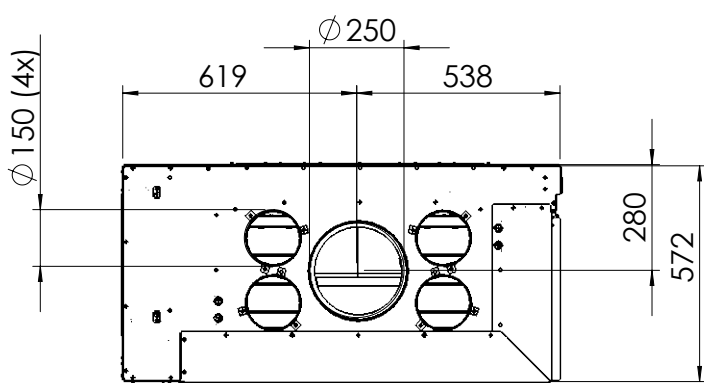

# KALFIRE

FIREPLACES

W90-47CR  
Weight 320kg

All dimensions in mm. Modifications under reserve.

21-4-2017 sheet 1 / 5

© All rights reserved. This drawing is sole property of Kal-fire. No part of this drawing may be reproduced, or published, in any form or in any way without prior written permission from Kal-fire.

# KALFIRE

FIREPLACES

W90-47CR

All dimensions in mm. Modifications under reserve.

21-4-2017 sheet 3 / 5

© All rights reserved. This drawing is sole property of Kal-fire. No part of this drawing may be reproduced, or published, in any form or in any way without prior written permission from Kal-fire.

# KALFIRE

FIREPLACES

W90-47CR

All dimensions in mm. Modifications under reserve.

21-4-2017 sheet 4 / 5

© All rights reserved. This drawing is sole property of Kal-fire. No part of this drawing may be reproduced, or published, in any form or in any way without prior written permission from Kal-fire.