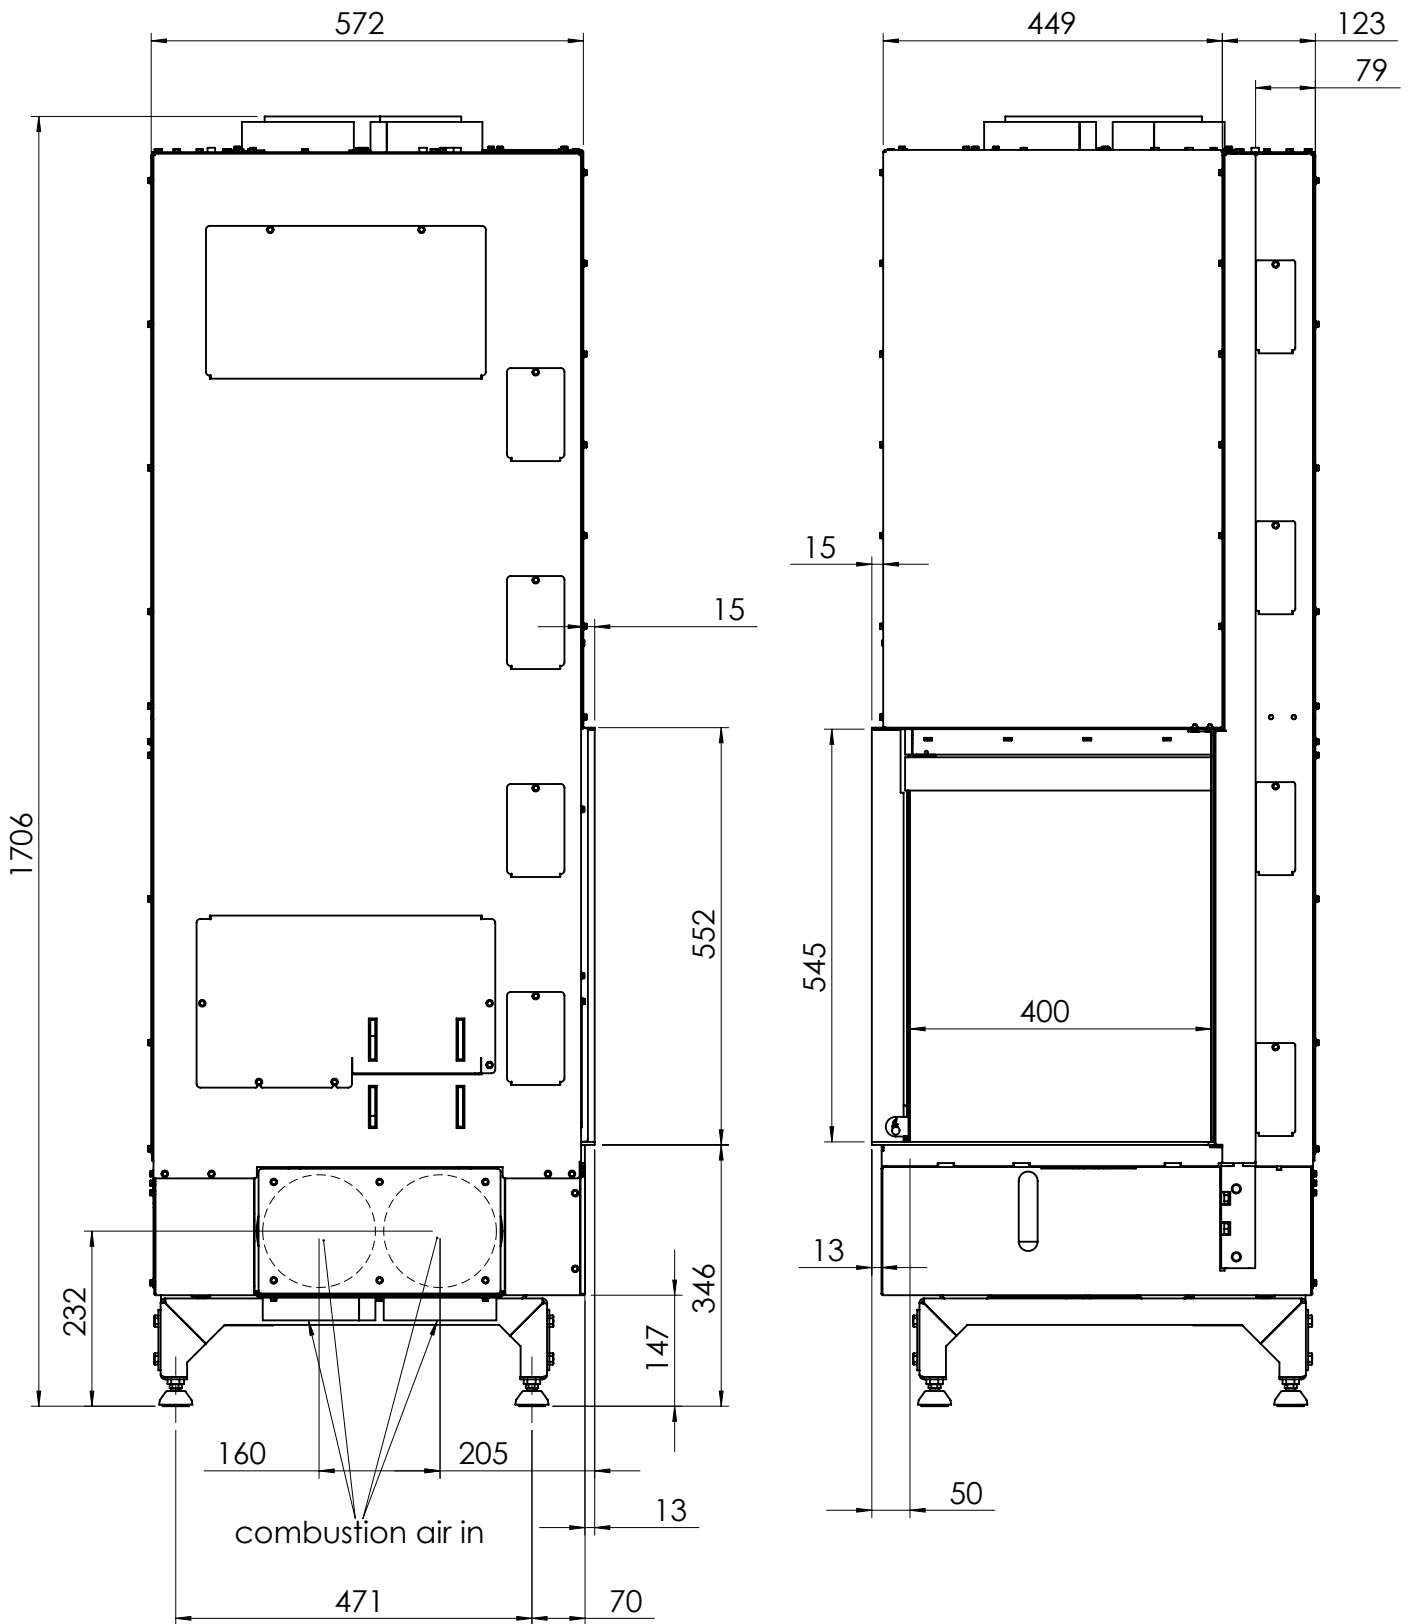

# KALFIRE

FIREPLACES

W90-47CR  
Weight 320kg

All dimensions in mm. Modifications under reserve.

21-4-2017 sheet 1 / 5

© All rights reserved. This drawing is sole property of Kal-fire. No part of this drawing may be reproduced, or published, in any form or in any way without prior written permission from Kal-fire.

# KALFIRE

FIREPLACES

W90-47CR

All dimensions in mm. Modifications under reserve.

21-4-2017 sheet 3 / 5

© All rights reserved. This drawing is sole property of Kal-fire. No part of this drawing may be reproduced, or published, in any form or in any way without prior written permission from Kal-fire.

# KALFIRE

FIREPLACES

W90-47CR

All dimensions in mm. Modifications under reserve.

21-4-2017 sheet 4 / 5

© All rights reserved. This drawing is sole property of Kal-fire. No part of this drawing may be reproduced, or published, in any form or in any way without prior written permission from Kal-fire.