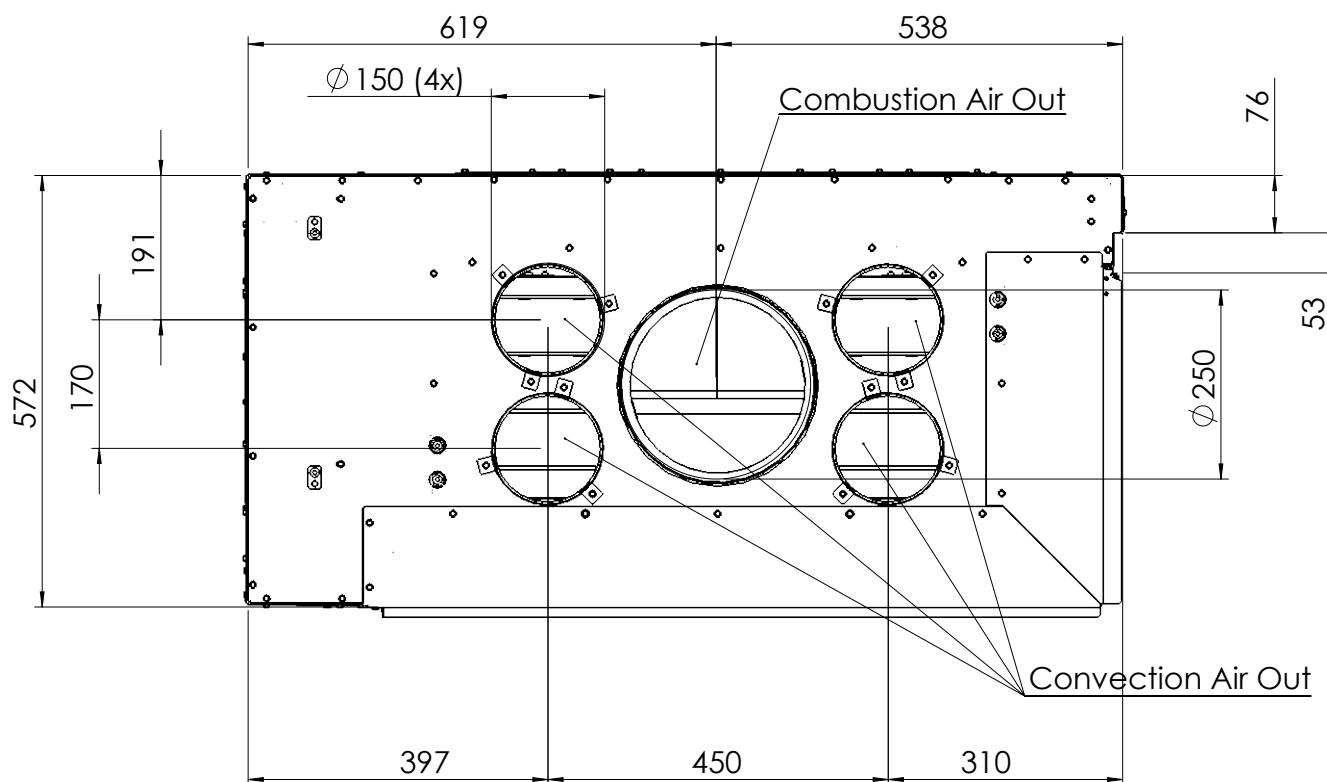

# KALFIRE

FIREPLACES

W90-47CR  
Weight 320kg

All dimensions in mm. Modifications under reserve.

21-4-2017 sheet 1 / 5

© All rights reserved. This drawing is sole property of Kal-fire. No part of this drawing may be reproduced, or published, in any form or in any way without prior written permission from Kal-fire.

# KALFIRE

FIREPLACES

W90-47CR

All dimensions in mm. Modifications under reserve.

21-4-2017 sheet 3 / 5

© All rights reserved. This drawing is sole property of Kal-fire. No part of this drawing may be reproduced, or published, in any form or in any way without prior written permission from Kal-fire.

# KALFIRE

FIREPLACES

W90-47CR

All dimensions in mm. Modifications under reserve.

21-4-2017 sheet 4 / 5

© All rights reserved. This drawing is sole property of Kal-fire. No part of this drawing may be reproduced, or published, in any form or in any way without prior written permission from Kal-fire.