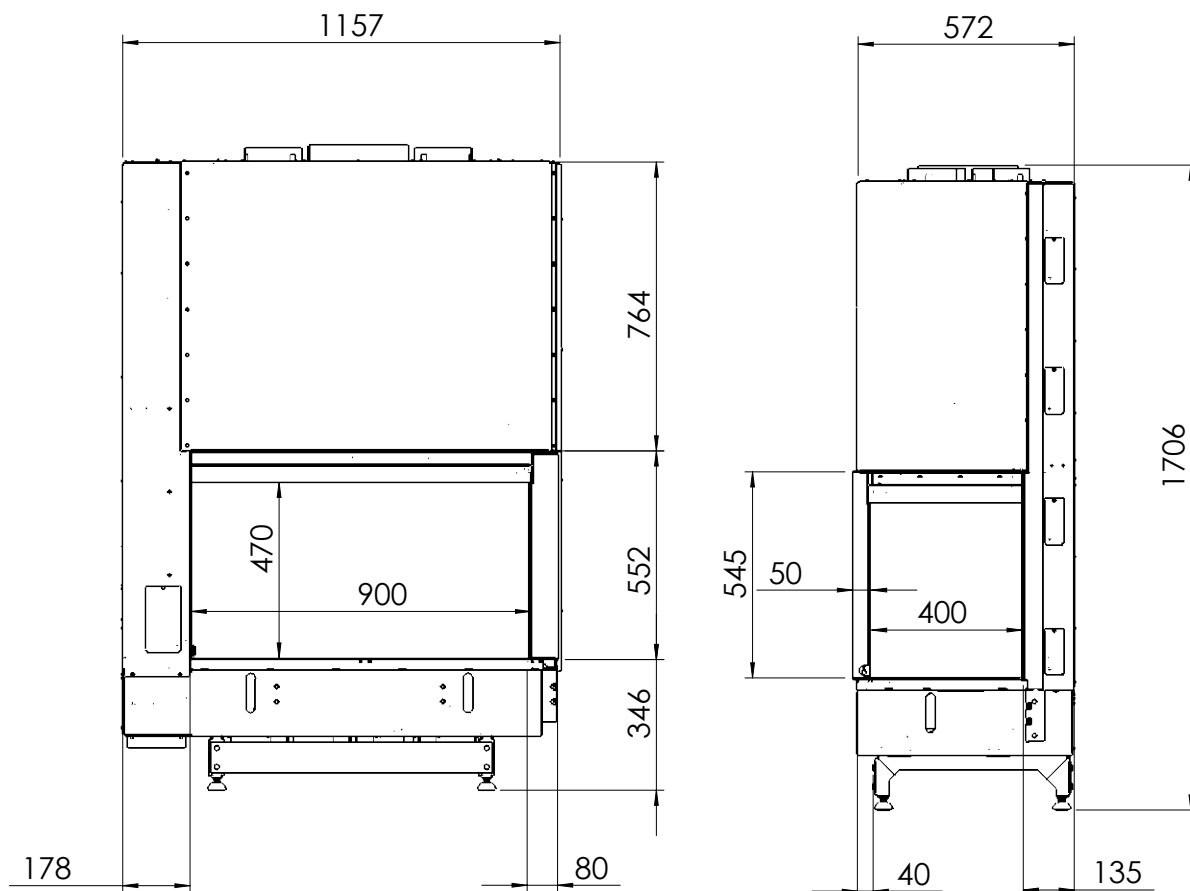

# KALFIRE

FIREPLACES

W90-47CR  
Weight 320kg

All dimensions in mm. Modifications under reserve.

21-4-2017 sheet 1 / 5

© All rights reserved. This drawing is sole property of Kal-fire. No part of this drawing may be reproduced, or published, in any form or in any way without prior written permission from Kal-fire.

# KALFIRE

FIREPLACES

W90-47CR

All dimensions in mm. Modifications under reserve.

21-4-2017 sheet 3 / 5

© All rights reserved. This drawing is sole property of Kal-fire. No part of this drawing may be reproduced, or published, in any form or in any way without prior written permission from Kal-fire.

# KALFIRE

FIREPLACES

W90-47CR

All dimensions in mm. Modifications under reserve.

21-4-2017 sheet 4 / 5

© All rights reserved. This drawing is sole property of Kal-fire. No part of this drawing may be reproduced, or published, in any form or in any way without prior written permission from Kal-fire.