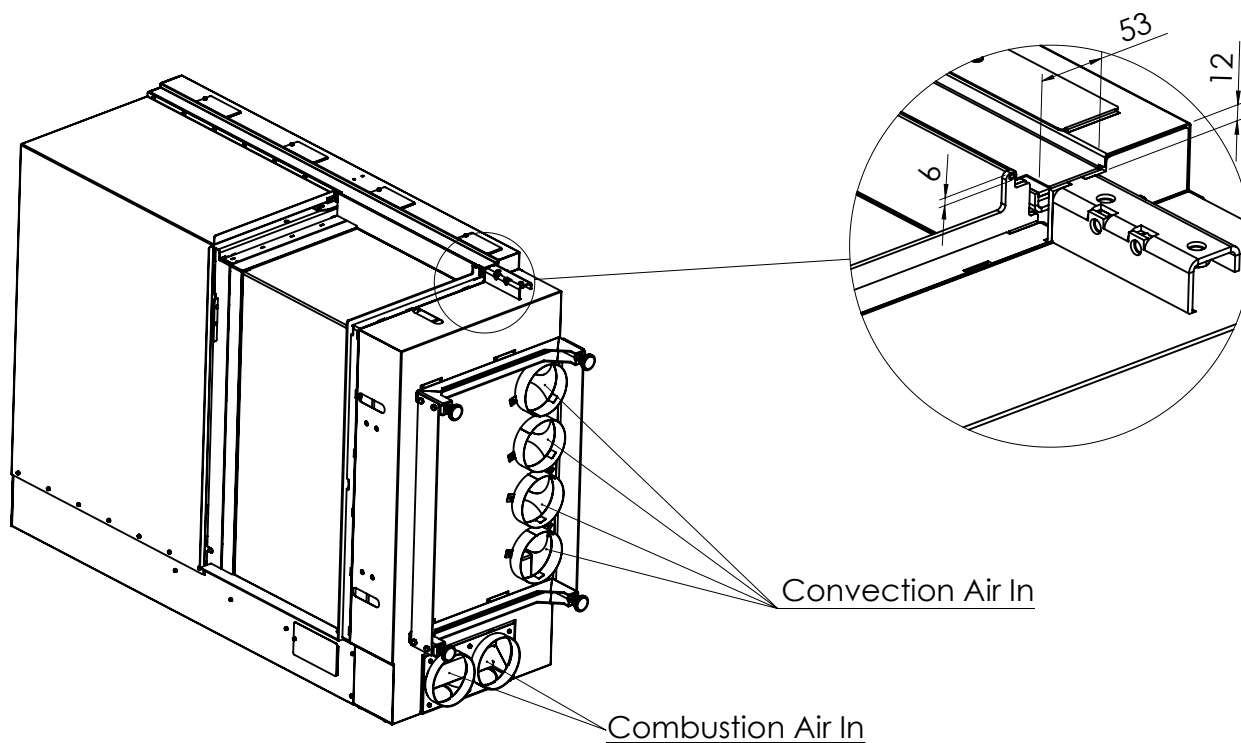

KALFIRE

FIREPLACES

W90-47CR

All dimensions in mm. Modifications under reserve.

21-4-2017 sheet 4 / 5

© All rights reserved. This drawing is sole property of Kal-fire. No part of this drawing may be reproduced, or published, in any form or in any way without prior written permission from Kal-fire.