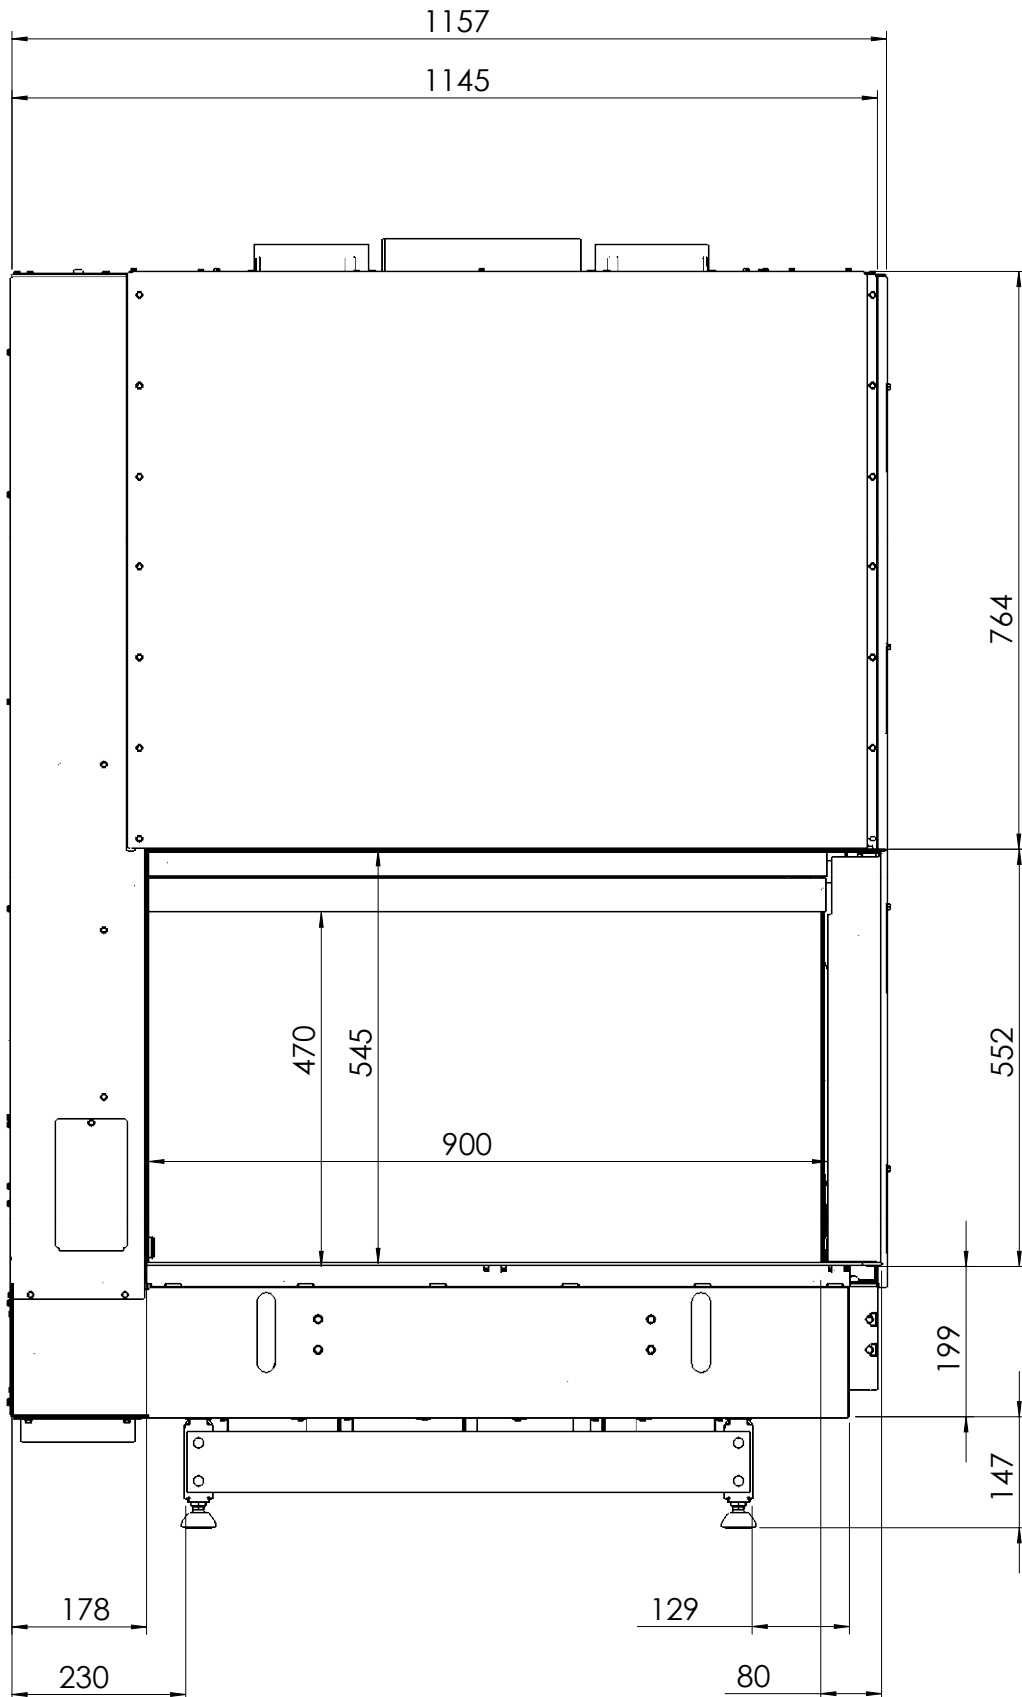

# KALFIRE

FIREPLACES

W90-47CR  
Weight 320kg

All dimensions in mm. Modifications under reserve.

21-4-2017 sheet 1 / 5

© All rights reserved. This drawing is sole property of Kal-fire. No part of this drawing may be reproduced, or published, in any form or in any way without prior written permission from Kal-fire.

# KALFIRE

FIREPLACES

W90-47CR

All dimensions in mm. Modifications under reserve.

21-4-2017 sheet 3 / 5

© All rights reserved. This drawing is sole property of Kal-fire. No part of this drawing may be reproduced, or published, in any form or in any way without prior written permission from Kal-fire.

# KALFIRE

FIREPLACES

W90-47CR

All dimensions in mm. Modifications under reserve.

21-4-2017 sheet 4 / 5

© All rights reserved. This drawing is sole property of Kal-fire. No part of this drawing may be reproduced, or published, in any form or in any way without prior written permission from Kal-fire.